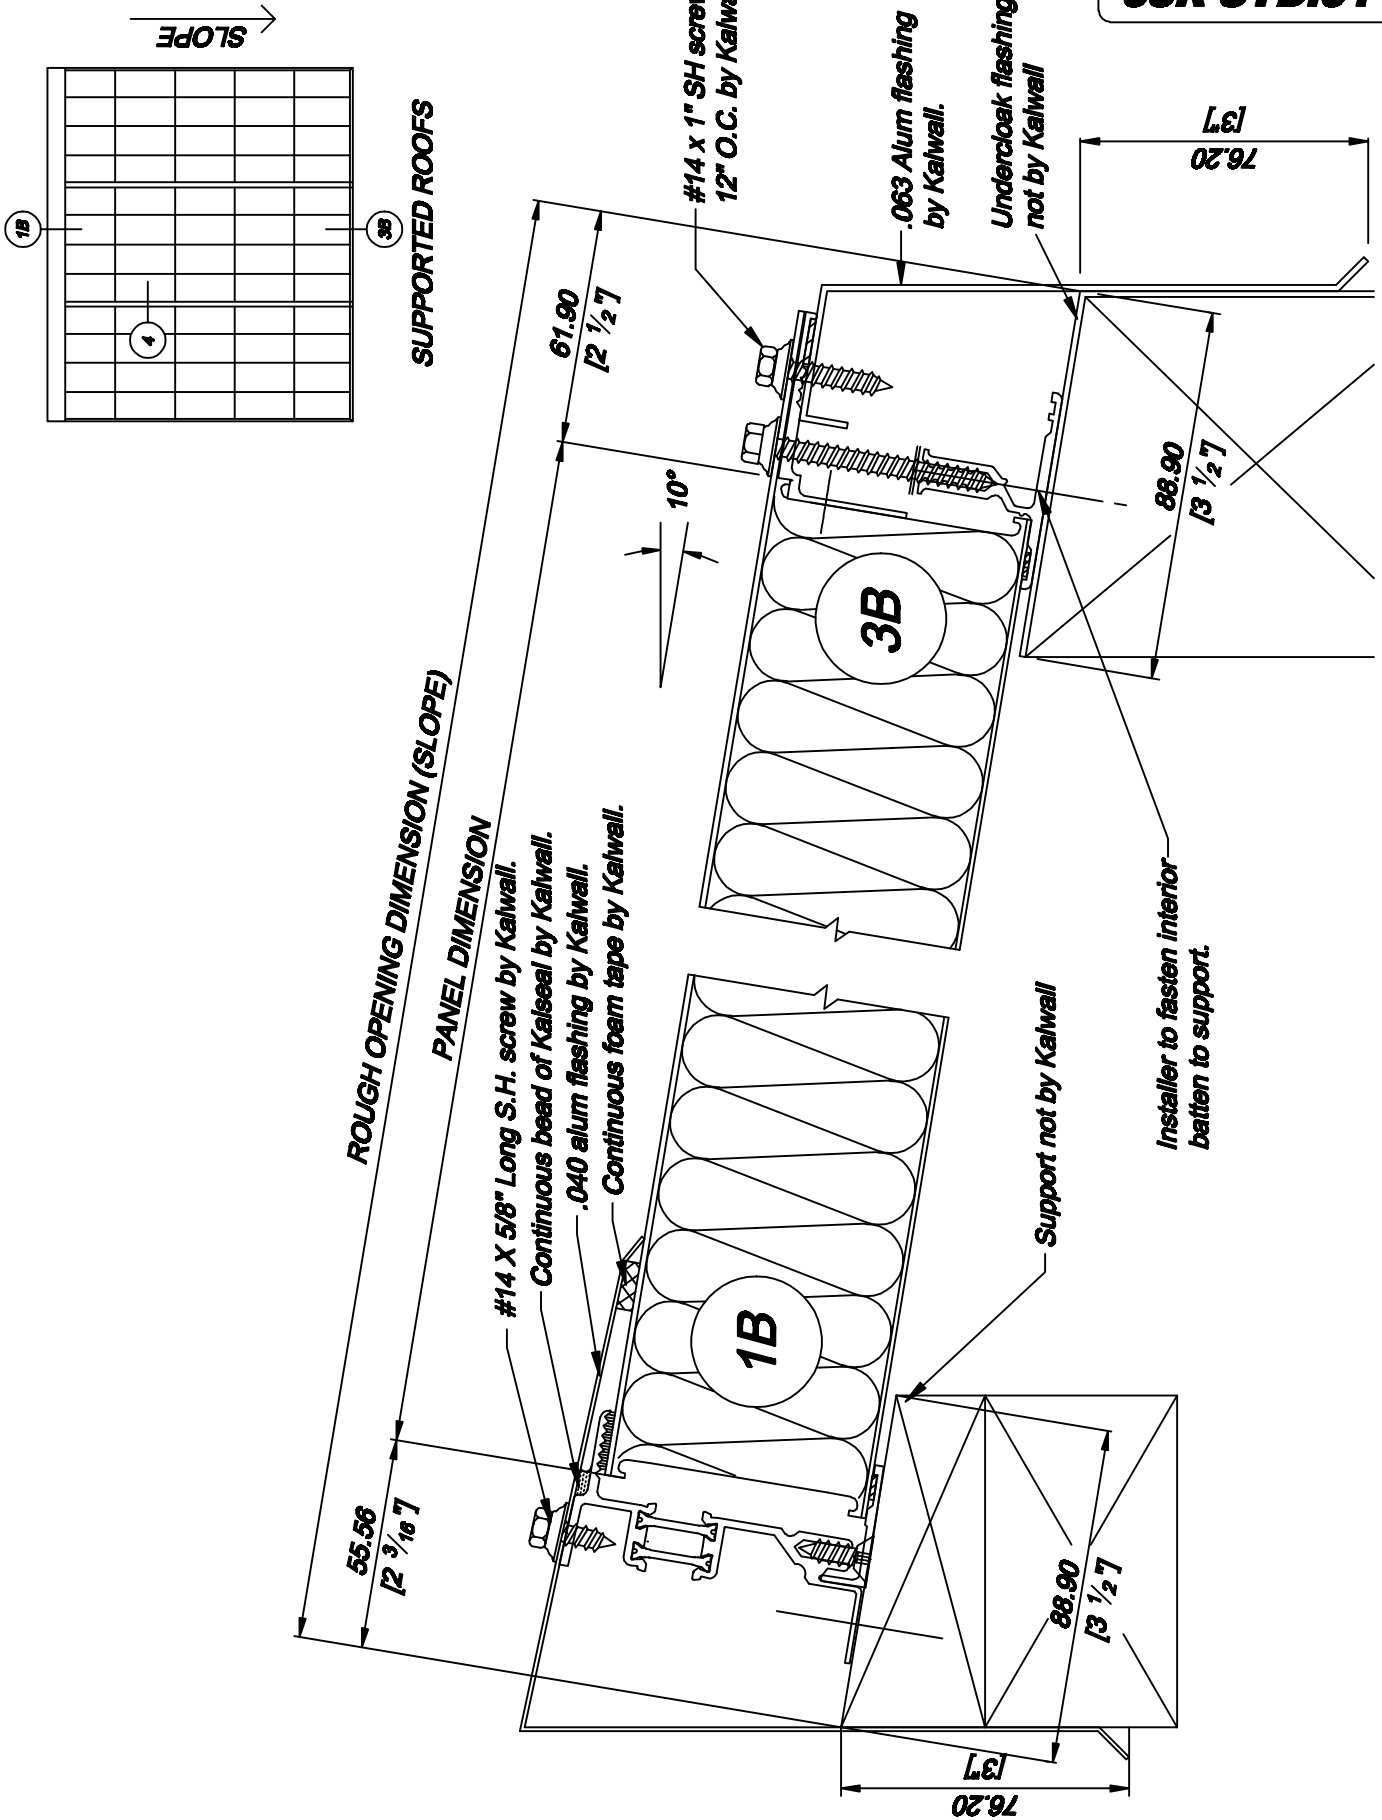

**08R-STD.01**

**STANDARD KALWALL DETAILS  
SUPPORTED ROOFS**

Stokes Systems Ltd. 1, Barstead road, Purley, Surrey. CR8 3EB  
Tel: 020 8990 7067 Fax: 020 8990 5707 Email: design@stokes.co.uk

This drawing is copyright and may not be reproduced in whole or in part without written consent of Stokes Systems Limited.

**STOKES**  
STOKES SYSTEMS LTD

Detail Ref.

**08R-STD.01**

Date.	20 Aug 04	Rev.	D
System.	08	Scale.	1-2