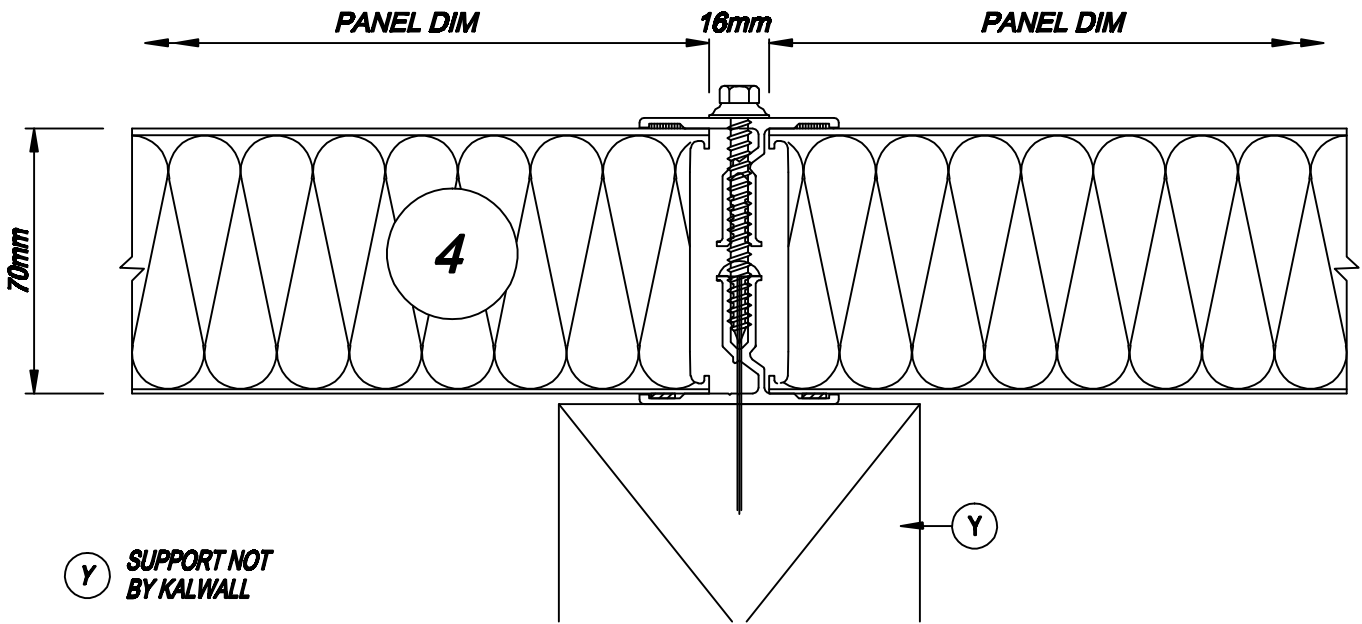

**SUPPORTED ROOFS**

**Y SUPPORT NOT BY KALWALL**

**STANDARD KALWALL DETAILS  
SUPPORTED ROOFS**

Stokes Systems Ltd. 1, Banstead road, Purley, Surrey. CR8 3EB  
Tel: 020 8900 7067 Fax: 020 8900 5707 Email: design@stokes.co.uk

This drawing is copyright and may not be reproduced in whole or in part without written consent of Stokes Systems Limited.

**STOKES**  
STOKES SYSTEMS LTD

Detail Ref.

**08R-STD/03**

Date. 19/05/97	Rev. D
System. 08T	Scale. 1=2