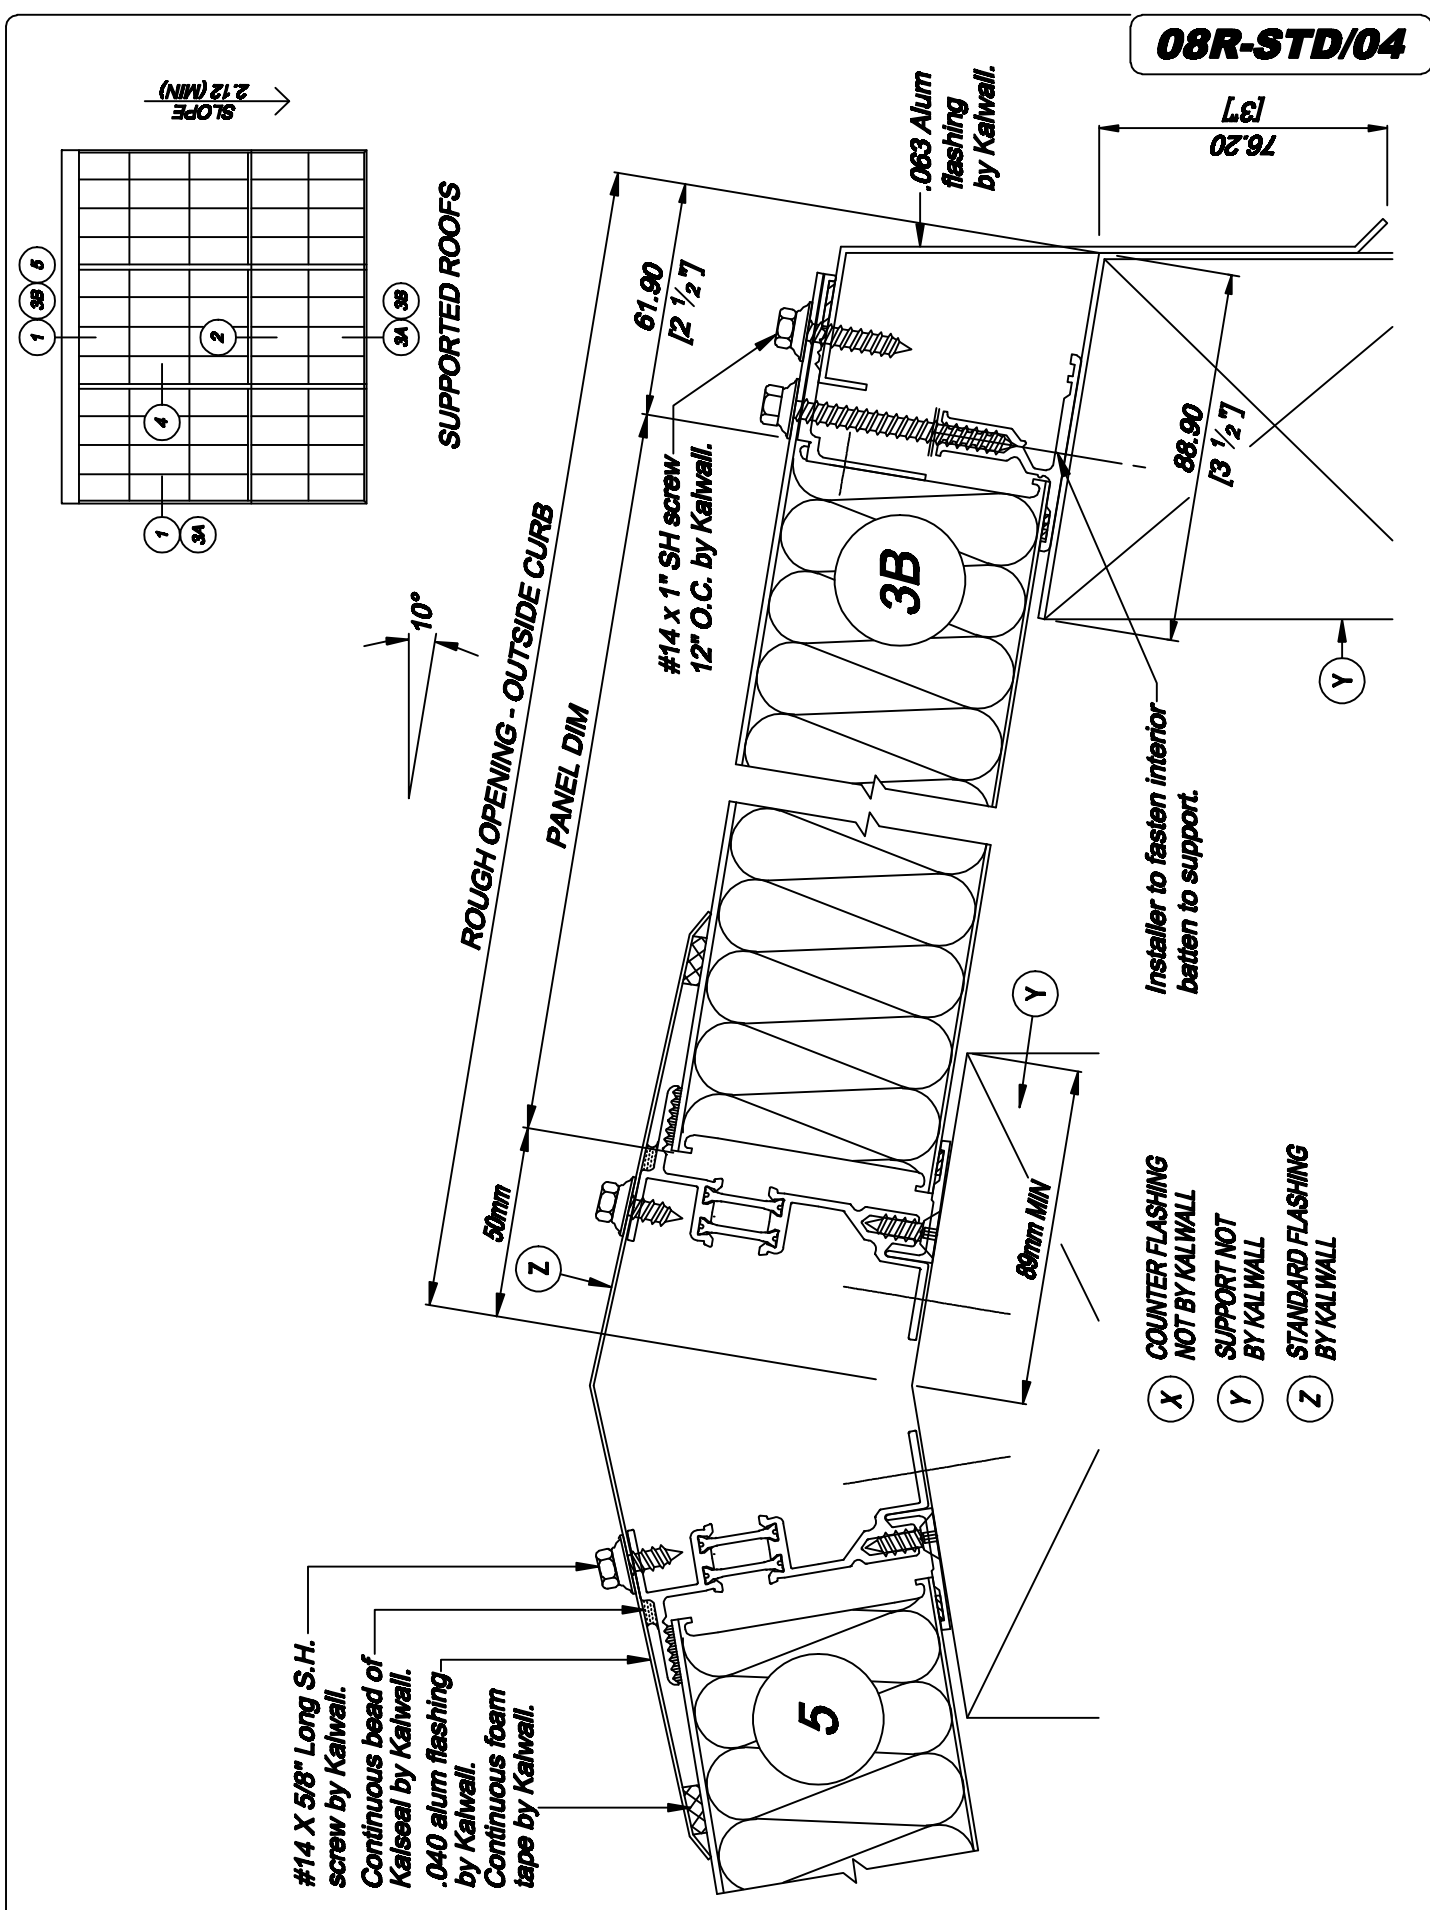

**08R-STD/04**

**STANDARD KALWALL DETAILS  
SUPPORTED ROOFS**

Stokes Systems Ltd. 1, Banstead road, Purley, Surrey. CR8 3EB  
Tel: 020 8990 7067 Fax: 020 8990 5707 Email: design@stokes.co.uk

This drawing is copyright and may not be reproduced in whole or in part without written consent of Stokes Systems Limited.

**STOKES**  
STOKES SYSTEMS LTD

Detail Ref.

**08R-STD/04**

Date.	1905/97	Rev.	D
System.	08T	Scale.	1-2