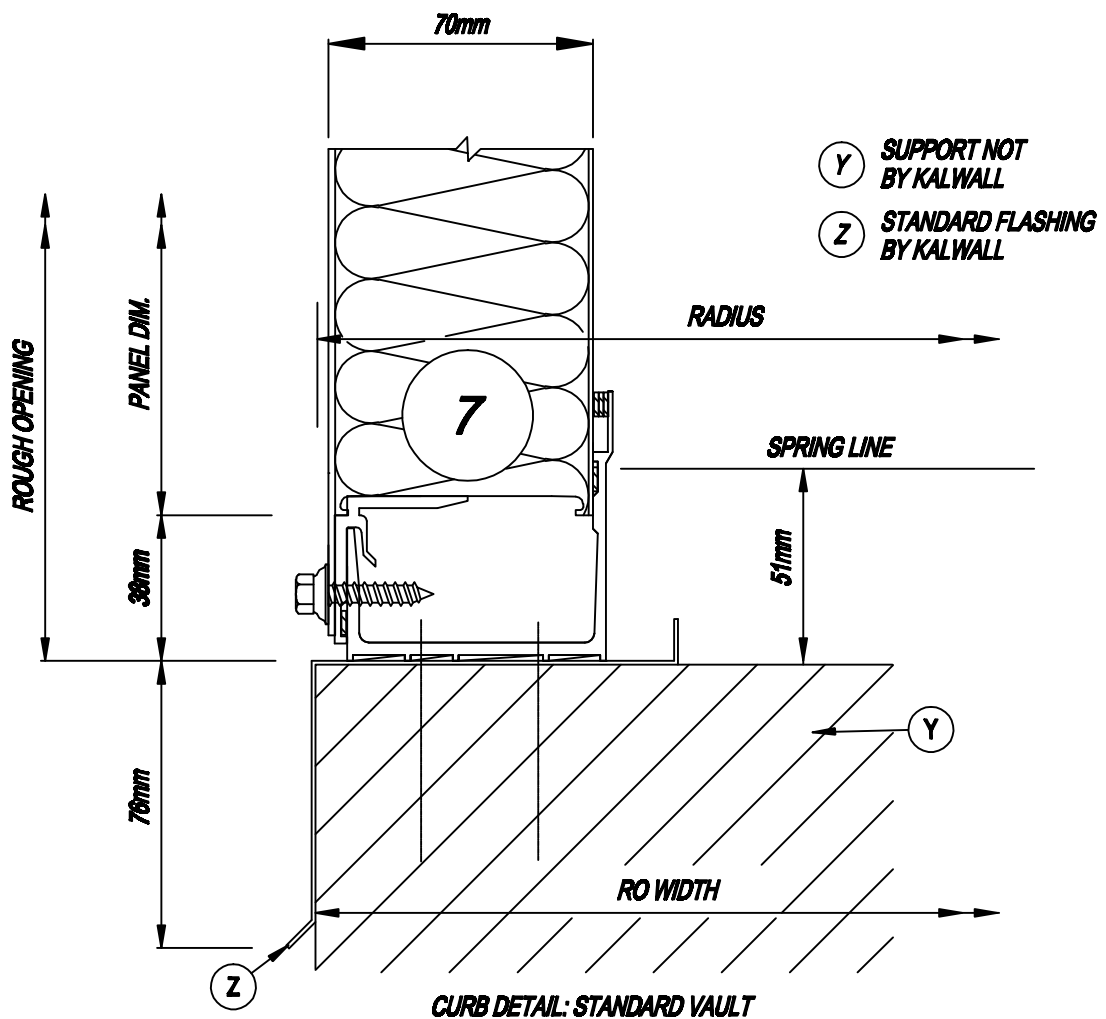

STANDARD 180° VAULT

**STANDARD KALWALL DETAILS
 KALCURVE: STANDARD 180° VAULT**

Stokes Systems Ltd. 1, Banstead road, Purley, Surrey. CR8 3EB
 Tel: 020 8990 7067 Fax: 020 8990 5707 Email: design@stokes.co.uk

This drawing is copyright and may not be reproduced in whole or in part without written consent of Stokes Systems Limited.

STOKES
 STOKES SYSTEMS LTD

Detail Ref.

08R-STD/08

Date. 1905/97	Rev. D
System. 08T	Scale. 1=2