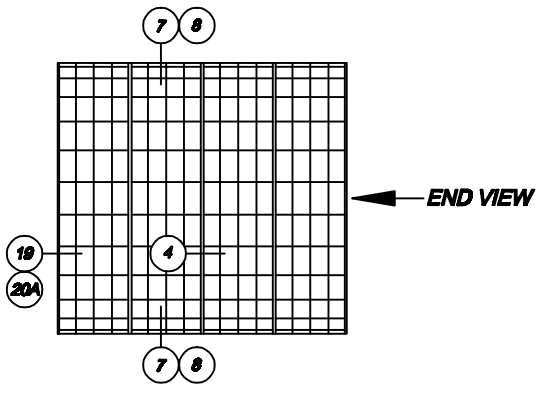

08R-STD/09

LOW PROFILE VAULT (90° STD)

CURB DETAIL: LOW PROFILE VAULT

STANDARD KALWALL DETAILS
KALCURVE: LOW PROFILE VAULT
Stokes Systems Ltd. 1, Banstead road, Purley, Surrey. CR8 3EB
Tel: 020 8990 7867 Fax: 020 8990 5707 Email: design@stokes.co.uk
This drawing is copyright and may not be reproduced in whole or in part without written consent of Stokes Systems Limited.