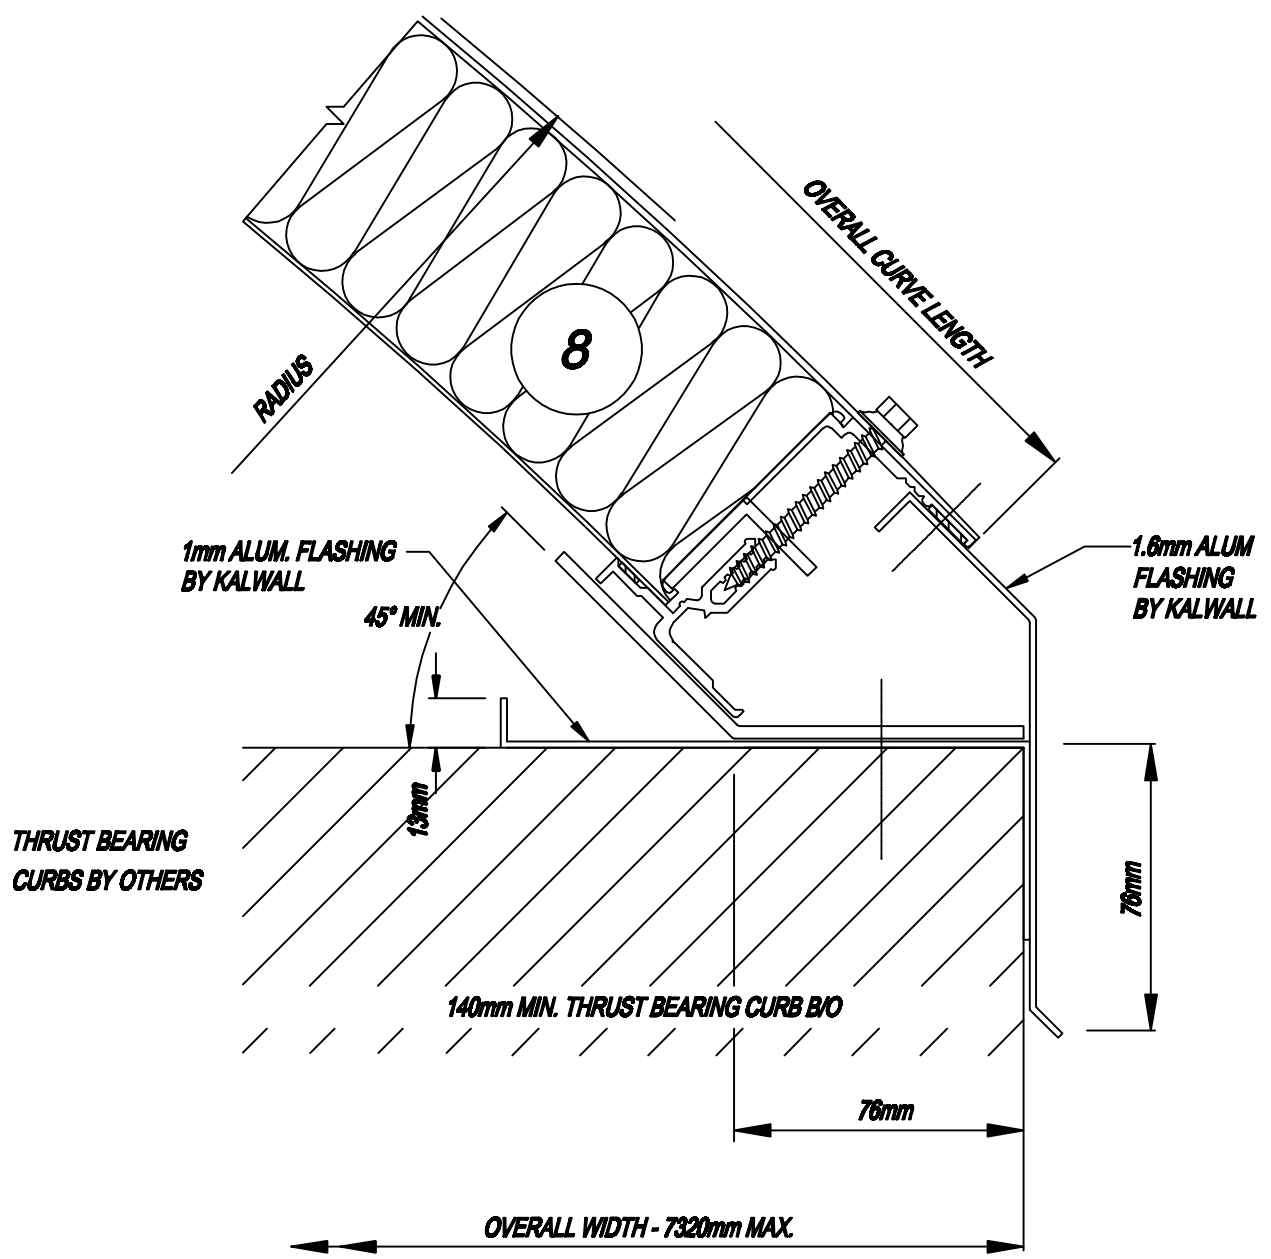

08R-STD/09

LOW PROFILE VAULT (90° STD)

CURB DETAIL: LOW PROFILE VAULT

STANDARD KALWALL DETAILS
KALCURVE: LOW PROFILE VAULT
Stokes Systems Ltd. 1, Banstead road, Purley, Surrey. CR8 3EB
Tel: 020 8990 7867 Fax: 020 8990 5707 Email: design@stokes.co.uk
This drawing is copyright and may not be reproduced in whole or in part without written consent of Stokes Systems Limited.

Detail Ref.	
08R-STD/09	
Date. 19/05/97	Rev. D
System. 08T	Scale. 1=2