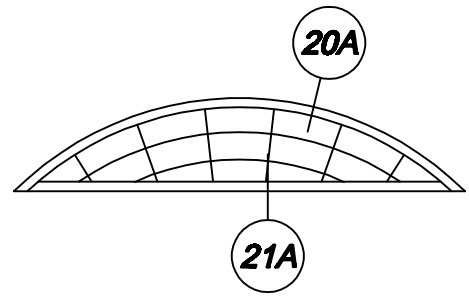

08R-STD/09

LOW PROFILE VAULT (90° STD)

CURB DETAIL: LOW PROFILE VAULT

STANDARD KALWALL DETAILS
KALCURVE: LOW PROFILE VAULT
Stokes Systems Ltd. 1, Banstead road, Purley, Surrey. CR8 3EB
Tel: 020 8990 7867 Fax: 020 8990 5707 Email: design@stokes.co.uk
This drawing is copyright and may not be reproduced in whole or in part without written consent of Stokes Systems Limited.

Detail Ref.	
08R-STD/09	
Date. 19/05/97	Rev. D
System. 08T	Scale. 1=2